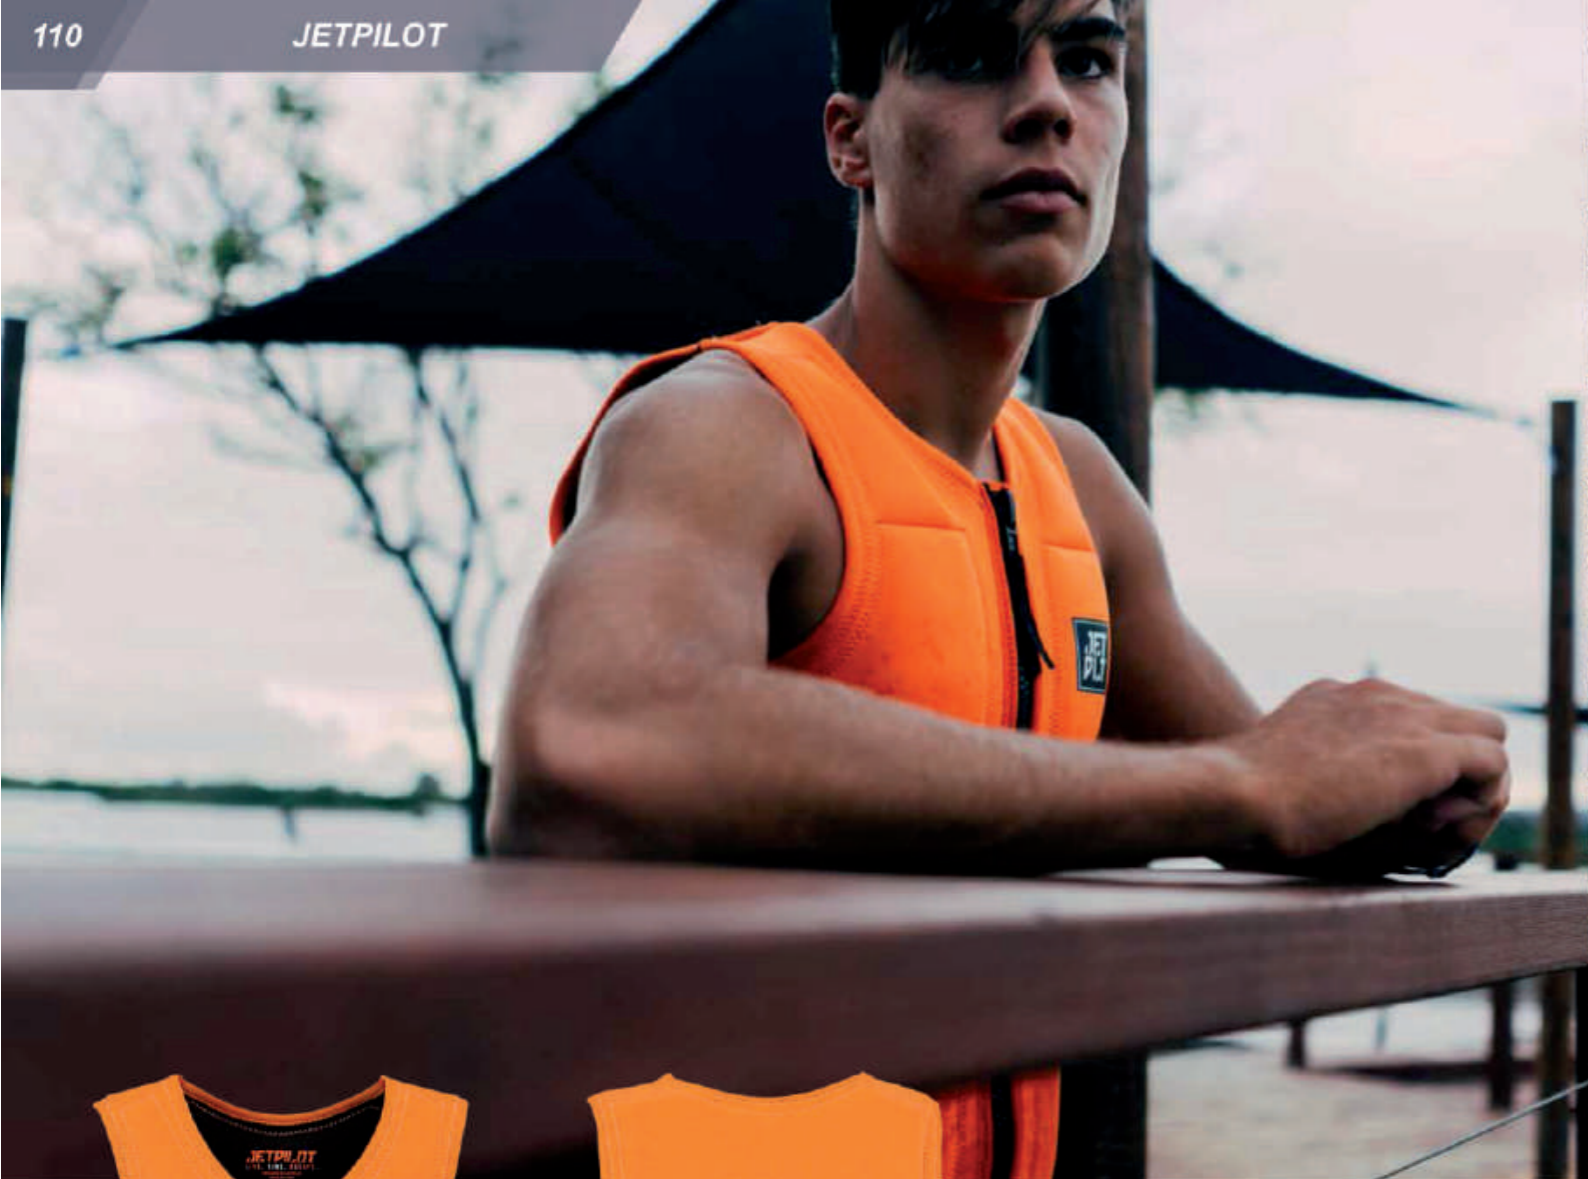

ORANGE

RECON

RECON CE IMP NEO VEST

SIZES: S, M, L, XL, XXL, XXXL
CODE/COLOR/PRICE: 20012/ ORANGE €75,99 / €89,95
CODE/COLOR/PRICE: 20014/ BLACK €75,99 / €89,95

• CE Approved, 100% Flex Lite Ultra Neoprene, Reverse Stitched Seams, Durable YKK Lock Zipper, Freatra CE Approved Bevelled Edge Buoyancy Foam, Anatomical Fit, CE IMPACT APPROVED VEST

FLEX LITE ULTRA FLEX-LITE ULTRA NEOPRENE

ANATOMICAL FIT

RIVAL

RIVAL REVERSIBLE CE IMP NEO VEST

SIZES: S, M, L, XL, XXL, XXXL
CODE/COLOR/PRICE: 20010/ MOSS €79,79 / €94,95
CODE/COLOR/PRICE: 20011/ GREY €79,79 / €94,95

• CE Approved, 100% Flex Lite Ultra Neoprene, Reverse Stitched Seams, Reversible Design, Durable YKK Lock Zipper, Freatra CE Approved Bevelled Edge Buoyancy Foam, Anatomical Fit, CE IMPACT APPROVED VEST

FLEX LITE ULTRA FLEX-LITE ULTRA NEOPRENE

ANATOMICAL FIT