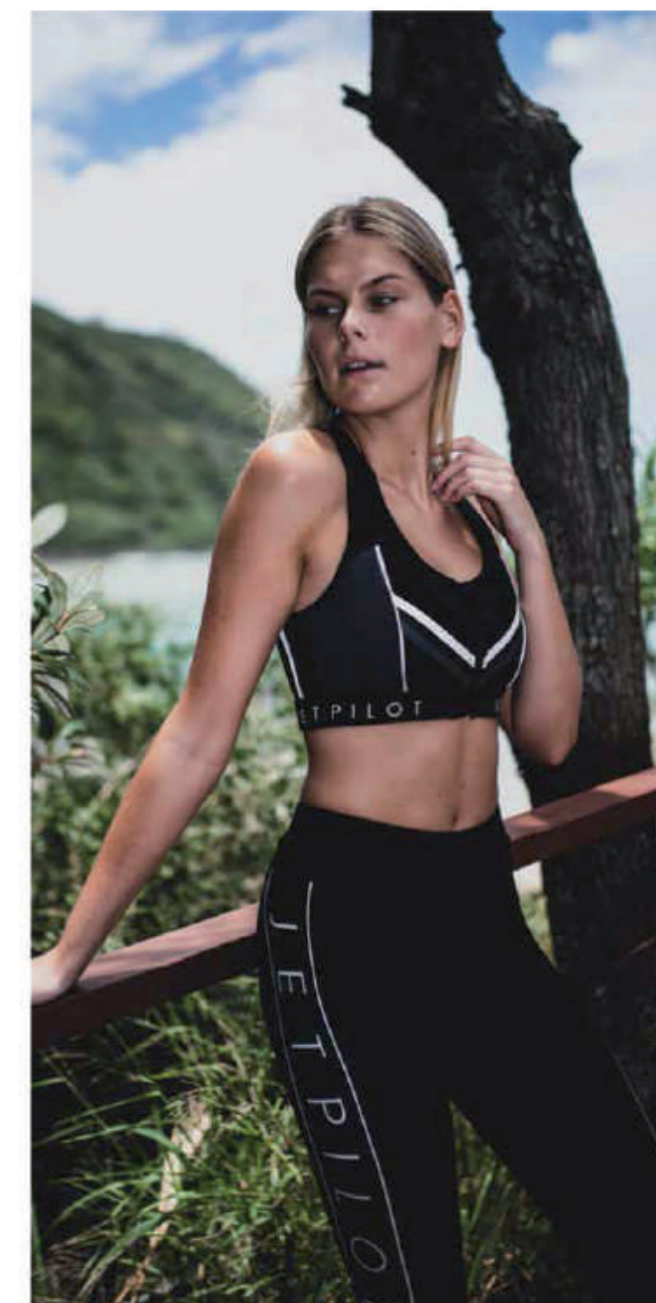

FLIGHT

ANATOMICAL FIT
LIGHTWEIGHT
100% 360°
STRETCH
NEOPRENE

FLIGHT 3x2MM FULLSUIT

SIZES: S/8, M/10, L/12, XL/14, XXL/16
CODE/COLOR/PRICE: 20070/PNK € 83,99 / € 99,95

FABRICATION: 100% 360° Stretch Neoprene, Durable YKK Zip, Jet-Loc Seam Construction, Durable Jet-Tech Knee Pads, BZ Entry, Seamless Butt Panel, Seamless Underarm Panels

FLIGHT 2x2MM SPRING SUIT

SIZES: S/8, M/10, L/12, XL/14, XXL/16
CODE/COLOR/PRICE: 20071/PNK € 67,18 / € 79,95

FABRICATION: 100% 360° Stretch Neoprene, Durable YKK Zip, Jet-Loc Seam Construction, BZ Entry, Seamless Butt Panel, Seamless Underarm Panels

FLIGHT 2MM NEO SHORT

SIZES: S/8, M/10, L/12, XL/14
CODE/COLOR/PRICE: 20073/BLACK € 29,37 / € 34,95

FABRICATION: 100% 360° Stretch Neoprene, Internal Draw String, Jet-Loc Seam Construction

X1 1.5 MM NEO LEGGINGS

SIZES: S/8, M/10, L/12, XL/14
CODE/COLOR/PRICE: 20072/BLACK € 41,97 / € 49,95

FABRICATION: 100% 360° Stretch Neoprene, Internal Draw String, Jet-Loc Seam Construction