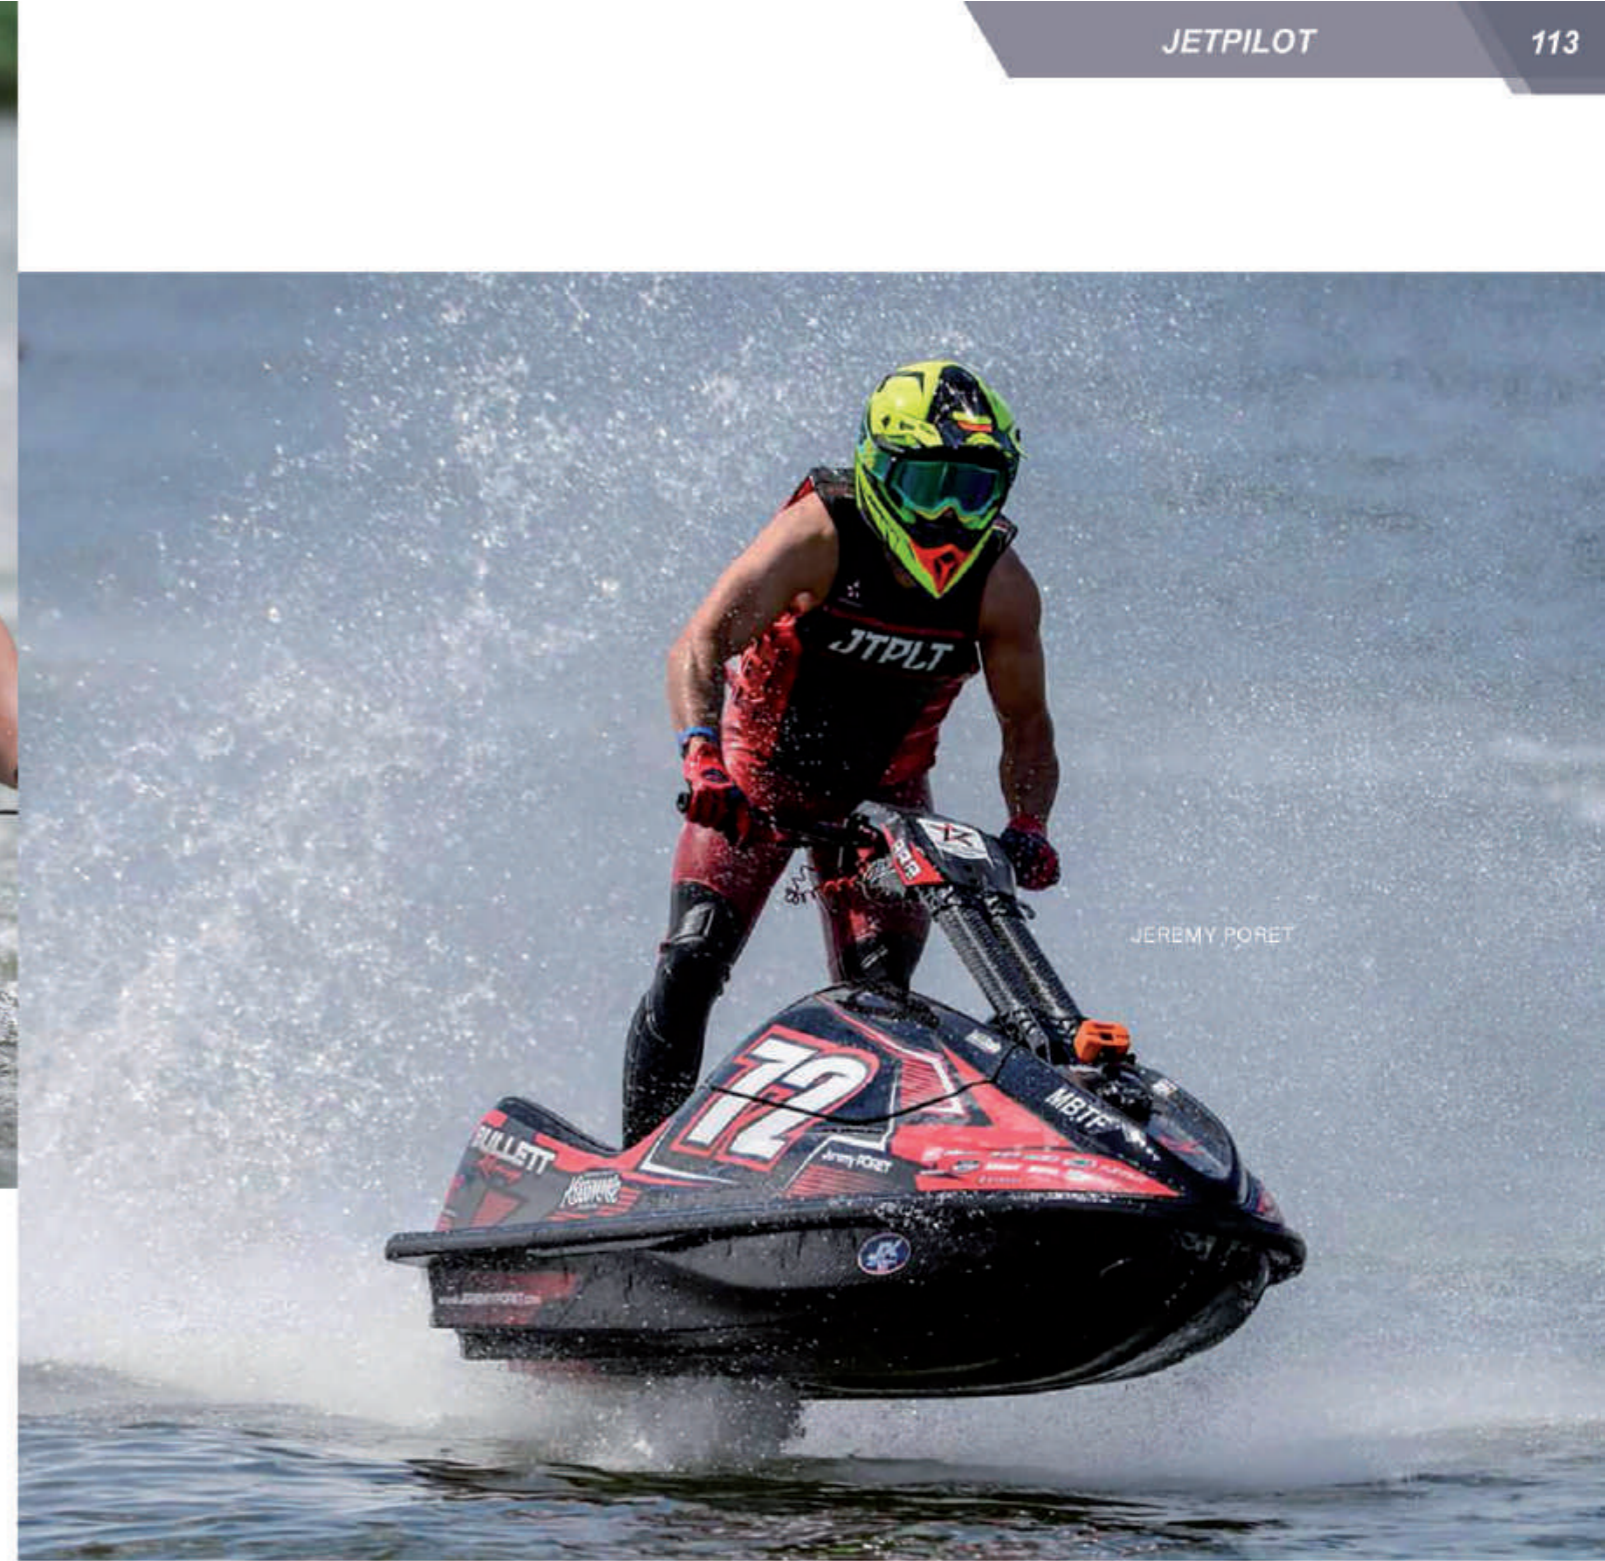

X•1

MATCHES X1 STEAMER

FREERIDE

FREERIDE ISO 50N NEO VEST

SIZES: S, M, L, XL, XXL
CODE/COLOR/PRICE: 20015 GREY/MARLE € 121,81/€ 144,95
CODE/COLOR/PRICE: 19014 BLACK € 121,81/€ 144,95

• ISO 50N Approved, 100% Flex Lite Ultra Stretch Neoprene, Durable YKK Lock Zipper, Glideskin Armhole Jet Seals, Internal Licence Holder, Freeride ISO Approved Bevelled Edge Buoyancy Foam, Anatomical Fit, EN ISO 12402-5 50N approved vest

FLEX LITE ULTRA FLEX-LITE ULTRA NEOPRENE

ANATOMICAL FIT

RX